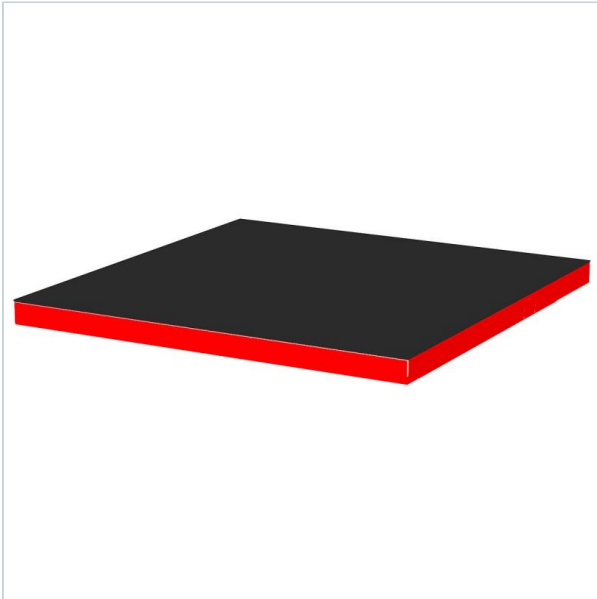

AUTORYZOWANY DYSTRYBUTOR
NARZĘDZI FACOM OD 1996 ROKU

SYMBOL: **JLS2-PM1** MANUFACTURER: **Facom** EAN: **3662424018053**

JLS2-PM1 - JLS METAL WORKTOP 1 MODULE 727MM

FACOM JLS2-PM1 - JLS METAL WORKTOP 1 MODULE 727MM

Product page link > <https://facom.com.pl/en/9604-jls2-pm1-blat-metalowy-jetline-pojedynczy-727-mm.html>

DESCRIPTION

FEATURES

Symbol	JLS2-PM1
L [mm]	727.00
W [mm]	750.00
H [mm]	40.00
Opis	blat metalowy Jetline, pojedynczy, 727 mm
Kolor	czarno-czerwony