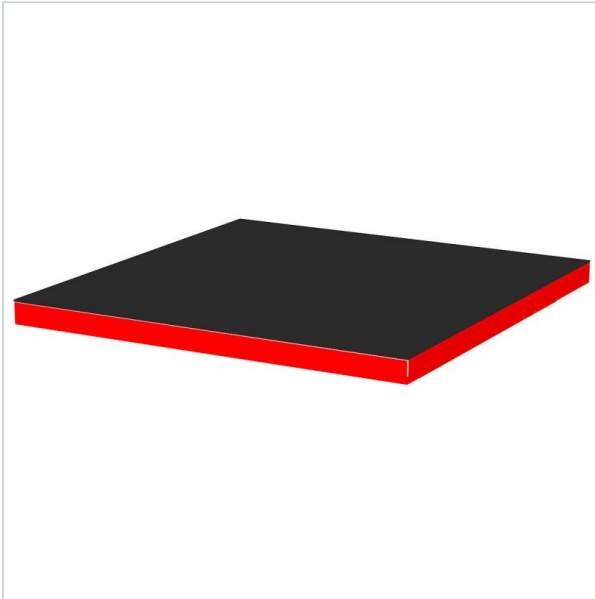

AUTORYZOWANY DYSTRYBUTOR
NARZĘDZI FACOM OD 1996 ROKU

SYMBOL: **JLS2-PM1** MANUFACTURER: **Facom** EAN: **3662424018053**

JLS2-PM1 - JLS METAL WORKTOP 1 MODULE 727MM

FACOM JLS2-PM1 - JLS METAL WORKTOP 1 MODULE 727MM

Product page link > <https://facom.com.pl/en/9604-jls2-pm1-blat-metalowy-jetline-pojedynczy-727-mm.html>

DESCRIPTION

FEATURES

Symbol	JLS2-PM1
L [mm]	727.00
W [mm]	750.00
H [mm]	40.00
Opis	blat metalowy Jetline, pojedynczy, 727 mm
Kolor	czarno-czerwony