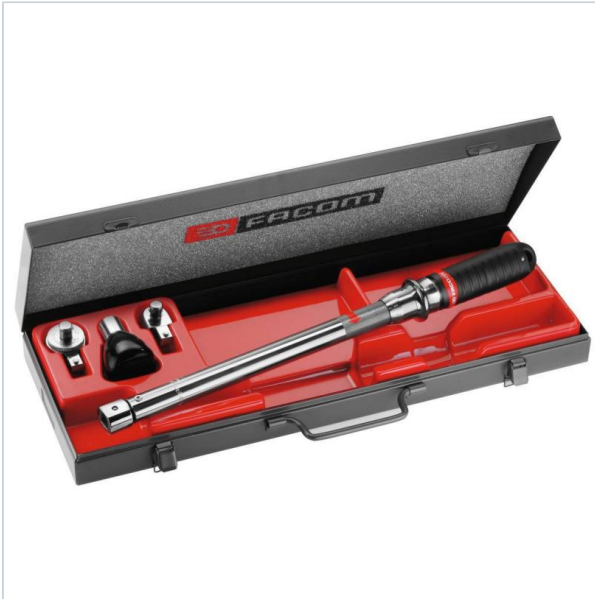

AUTORYZOWANY DYSTRYBUTOR
NARZĘDZI FACOM OD 1996 ROKU

SYMBOL: **J.310B** MANUFACTURER: **Facom** EAN: **3148517172043**

J.310B - COFFRET CLE DYNAMO 100NM 3/8'

FACOM J.310B - COFFRET CLE DYNAMO 100NM 3/8'

WARRANTY: PLEASE CHECK WARRANTY FOR THE COMPONENTS OF THE SET

2 558,62 zł **-10%**

2 302,76 zł (tax excl.)

(2 832,39 zł (tax incl.))

PayU VISA MasterCard

Product page link > <https://facom.com.pl/en/8690-j310b-coffret-cle-dynamo-100nm-3-8.html>

DESCRIPTION

FEATURES

Symbol	J.310B
Wyjście	3/8'
Waga [kg]	3.30
Nm min	20.00
Nm max	100.00
Dokładność	±2%
Podziałka Nm	1.00
Złącze	9 x 12