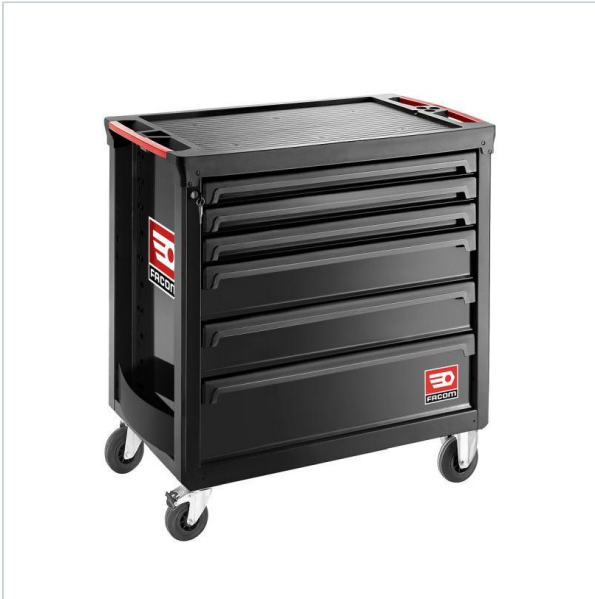

AUTORYZOWANY DYSTRYBUTOR
NARZĘDZI FACOM OD 1996 ROKU

SYMBOL: **ROLL.6NM4A** MANUFACTURER: **Facom promo** EAN: **3662424168000**

ROLL.6NM4A - Roller cabinet - 6 drawers - 4 modules per drawer, black

- Professional and robust tool cart without accessories.
- Dimensions (L x D x H): 969 x 515 x 972 mm
- Weight: 68 kg
- Detailed specification below.

WARRANTY: 5 YEARS

~~4 456,81 zł~~ **-33%**

3 004,99 zł (tax excl.)

(3 696,14 zł (tax incl.))

PayU

Product page

link > <https://facom.com.pl/en/25501-roll6nm4a-roller-cabinet-6-drawers-4-modules-per-drawer-black.html>

DESCRIPTION

- 6 drawers roller cabinet = 20 modules.
- 3 drawers height 60 mm = 12 modules.
- 2 drawers height 130 mm = 8 modules.
- 1 drawer height: 200 mm (can also be fitted with modules).
- Drawers can be fitted with thermoshaped or foam modules from Facom Modular system program.
- Drawers useful dimensions (L x D x H): 759 x 421 x 60 / 130 / 200 mm.
- Load resistance per drawer: 20/25/30kg.
- Worktop:
  - Large worktop (750 x 460 mm) made of polypropylen with fiber, impact and chemical resistant, static load resistance 900kg.
  - 2 Handles with soft cover for easier maneuverability, one for moving and one to lift the roller cabinet and ride over obstacles.
  - Provided slots for 3 screwdrivers.
- Safety:
  - Polypropylene drawer pulls with safety hooks, drawers cannot open while moving.
  - Centralized locking system, delivered with 2 keys, one folding.
- Maneuverability:
  - 4 wheels diam. 125 mm, 2 swiveling (one with brake) and 2 fixed.
  - Roller cabinet delivered with wheels already installed.
- Accessories:
  - Supplied with 1 bottle holder (fits on the right or left).
  - Sides are perforated to receive some JET accessories.

Additional accessories available in the "related products" tab.

FEATURES

Symbol	ROLL.6NM4A
L [mm]	969.00
W [mm]	515.00
H [mm]	972.00
Opis	wózek ROLL
Kolor	czarny
Ilość szuflad	6
Moduły/szufladę	4