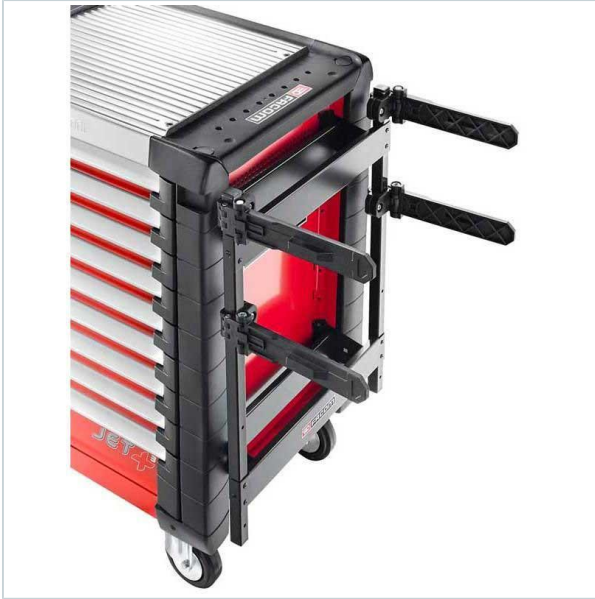

AUTORYZOWANY DYSTRYBUTOR
NARZĘDZI FACOM OD 1996 ROKU

SYMBOL: **JET.A18-SUP** MANUFACTURER: **Facom** EAN: **3662424085956**

JET.A18-SUP - TOUGH BOXES SUPPORT WITHOUT BRACKETS

Product page link > <https://facom.com.pl/en/19329-jeta18-sup-stelaz-do-skrzyn-tough-system.html>

DESCRIPTION

FEATURES

Symbol	JET.A18-SUP
Opis	stelaż do skrzyń tough system