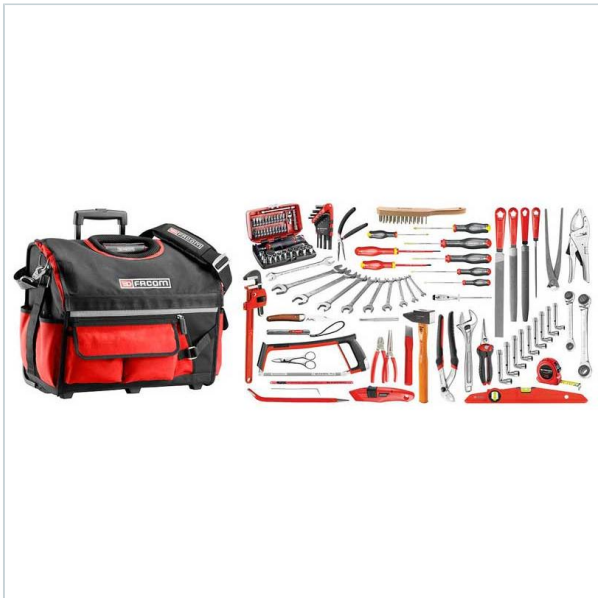

AUTORYZOWANY DYSTRYBUTOR
NARZĘDZI FACOM OD 1996 ROKU

SYMBOL: **BSR20.SG4A** MANUFACTURER: **Facom** EAN: **3662424086045**

BSR20.SG4A - CM.SG4A Tools set + BS.R20

- Weight: 16.549 kg
- Set supplied with tool bag BS.R20, content specification below.

WARRANTY: PLEASE CHECK WARRANTY FOR THE COMPONENTS OF THE SET

~~7 209,67 zł~~ **-10%**

6 488,70 zł (tax excl.)

(7 981,10 zł (tax incl.))

PayU

Product page link > <https://facom.com.pl/en/19067-bsr20sg4a-cmsg4a-tools-set-bsr20.html>

DESCRIPTION

SYMBOL	Number	Descriptions
BS.R20	1	Rolling soft bag
44.JE8	8	Open end wrenches, 8 - 24 mm
44.6X7	1	Open end wrench 6 x 7 mm
64C.J2	2	Ratchet wrenches, 8x10 - 18x19 mm
92A	9	Angled box wrenches, 5.5 - 13 mm
113A.12C	1	Chromed adjustable wrench, 34 mm
131A.14	1	Stillson pipe wrench
R2NANO	38	1/4" 6-point sockets, 5.5-14 mm, in cassette
AN	2	Screwdrivers for slotted screws, 5.5x100 - 6.5x150 mm
ANF	2	Screwdrivers for slotted screws - forged blade, 8x150 - 10x200 mm
ANP	2	Screwdrivers for screws Phillips® PH 1-2
AT4X100TVE	1	1000v slim screwdriver for slotted screws, 4x100 mm
ATP2X125TVE	1	1000v Phillips® slim screwdriver, PH2
AV.HTIC	1	Protwist® voltage tester
82H.JP9A	9	Hexagonal keys, 1,5 - 10 mm, on case
495A.25EL	1	End nippers
501A	1	Multiposition long-nose lock-grip pliers
193.20G	1	Angled combination pliers
269	1	Crowbar, 18 mm
181A.25CPE	1	Multigrip pliers 250 mm
185A.20G	1	Half-round nose pliers, 200 mm