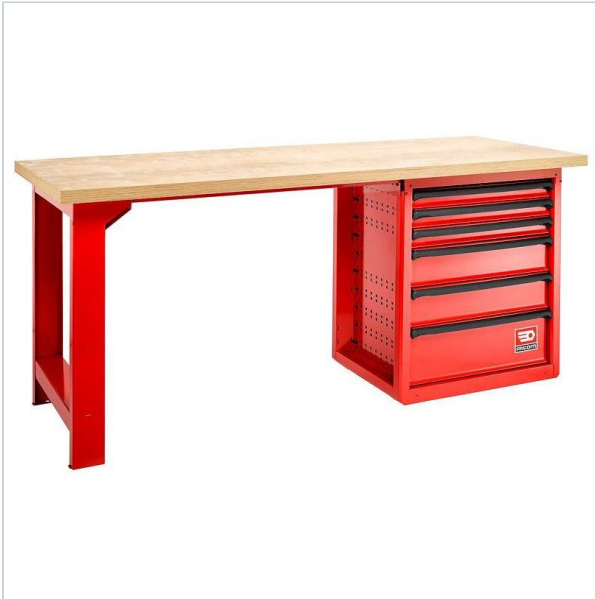

AUTORYZOWANY DYSTRYBUTOR
NARZĘDZI FACOM OD 1996 ROKU

SYMBOL: **2000.ROLL6M3W** MANUFACTURER: **Facom** EAN: **3662424072239**

2000.ROLL6M3W - ROLL workbench with wooden worktop

2000.ROLL6M3W - ROLL workbench with wooden worktop

WARRANTY: 5 YEARS

Product page link > <https://facom.com.pl/en/12379-roll6m3w-roll-workbench-with-wooden-worktop.html>

DESCRIPTION

FEATURES

Symbol	2000.ROLL6M3W
L [mm]	2000.00
W [mm]	700.00
H [mm]	852.00
Opis	stół warsztatowy ROLL do dużych obciążeń, blat drewniany, 6 szuflad
Kolor	czerwony