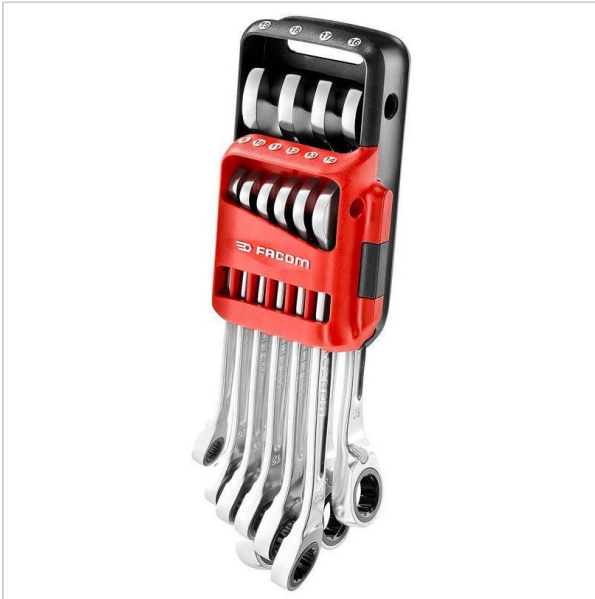

AUTORYZOWANY DYSTRYBUTOR
NARZĘDZI FACOM OD 1996 ROKU

SYMBOL: **467B.JP10PB** MANUFACTURER: **Facom promo** EAN: **3662424068386**

467B.JP10 - Set of metric ratchet combination wrenches, 8 – 19 mm

- Range: 8 - 19 mm
- Quantity of elements in the set: 10
- Packaging: CK.467B.JP10
- Content: 467B.8 - 10 - 11 - 12 - 13 - 14 - 16 - 17 - 18 - 19 mm
- Weight: 1.2 kg

WARRANTY: PLEASE CHECK WARRANTY FOR THE COMPONENTS OF THE SET

~~1 414,39 zł~~ **-55%**

639,00 zł (tax excl.)

(785,97 zł (tax incl.))

PayU VISA MasterCard

Product page

link > <https://facom.com.pl/en/12356-467bjp10-set-of-metric-ratchet-combination-wrenches-8-19-mm.html>

DESCRIPTION

- Productivity and safety = Fast storage, fast finding, with you at all times.
- Compact and easy to use during interventions on site.
- Withstands chemicals.

FEATURES

Symbol	467B.JP10PB
Zakres zestawu	8 - 19 mm
Typ	oczkowo-płaskie grzechotkowe
Opis	metryczne
Czy zestaw	tak
Ilość elementów	10
Opakowanie	etui