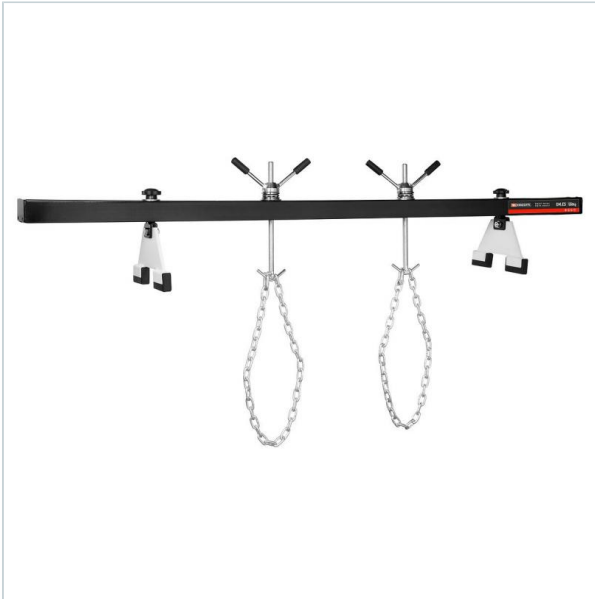

AUTORYZOWANY DYSTRYBUTOR
NARZĘDZI FACOM OD 1996 ROKU

SYMBOL: **DM.ES** MANUFACTURER: **Facom** EAN: **3662424041716**

DM.ES - podpora do silnika, udźwig 500 kg

- Holds engines and gearboxes when one or several engine supports is removed.
- Capacity 500 kg.
- Needle bearings to facilitate tensioning.
- Pad spacing from 60 to 160 mm.
- Supplied with a set of chains and shackles.

WARRANTY: 12 MONTHS FOR ALL MANUFACTURING FLAWS AND FAULTS

~~1 261,04 zł~~ **-10%**

1 134,94 zł (tax excl.)

(1 395,98 zł (tax incl.))

PayU³ VISA MasterCard

Product page link > <https://facom.com.pl/en/11750-dmes-podpora-do-silnika-udzwig-500-kg.html>

DESCRIPTION

FEATURES

Symbol	DM.ES
Nazwa	podpora do silnika
Opis	maks. obciążenie: 500 kg