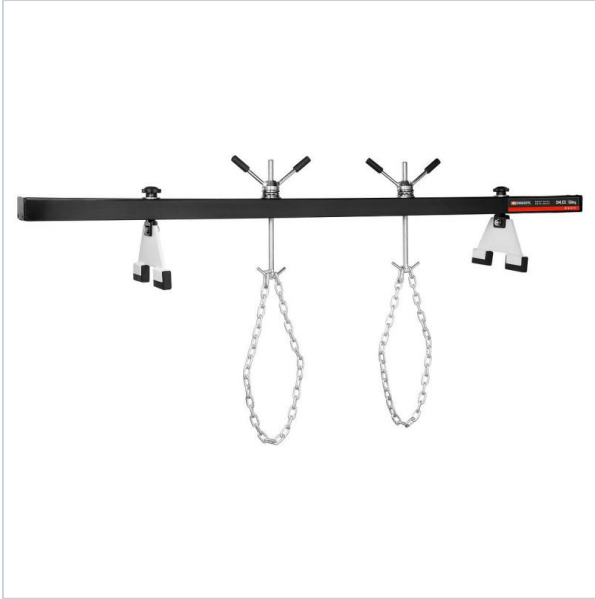

AUTORYZOWANY DYSTRYBUTOR
NARZĘDZI FACOM OD 1996 ROKU

SYMBOL: **DM.ES** MANUFACTURER: **Facom** EAN: **3662424041716**

DM.ES - podpora do silnika, udźwig 500 kg

- Holds engines and gearboxes when one or several engine supports is removed.
- Capacity 500 kg.
- Needle bearings to facilitate tensioning.
- Pad spacing from 60 to 160 mm.
- Supplied with a set of chains and shackles.

WARRANTY: 12 MONTHS FOR ALL MANUFACTURING FLAWS AND FAULTS

~~1 261,04 zł~~ **-10%**

1 134,94 zł (tax excl.)

(1 395,98 zł (tax incl.))

PayU³ VISA MasterCard

Product page link > <https://facom.com.pl/en/11750-dmes-podpora-do-silnika-udzwig-500-kg.html>

DESCRIPTION

FEATURES

Symbol	DM.ES
Nazwa	podpora do silnika
Opis	maks. obciążenie: 500 kg